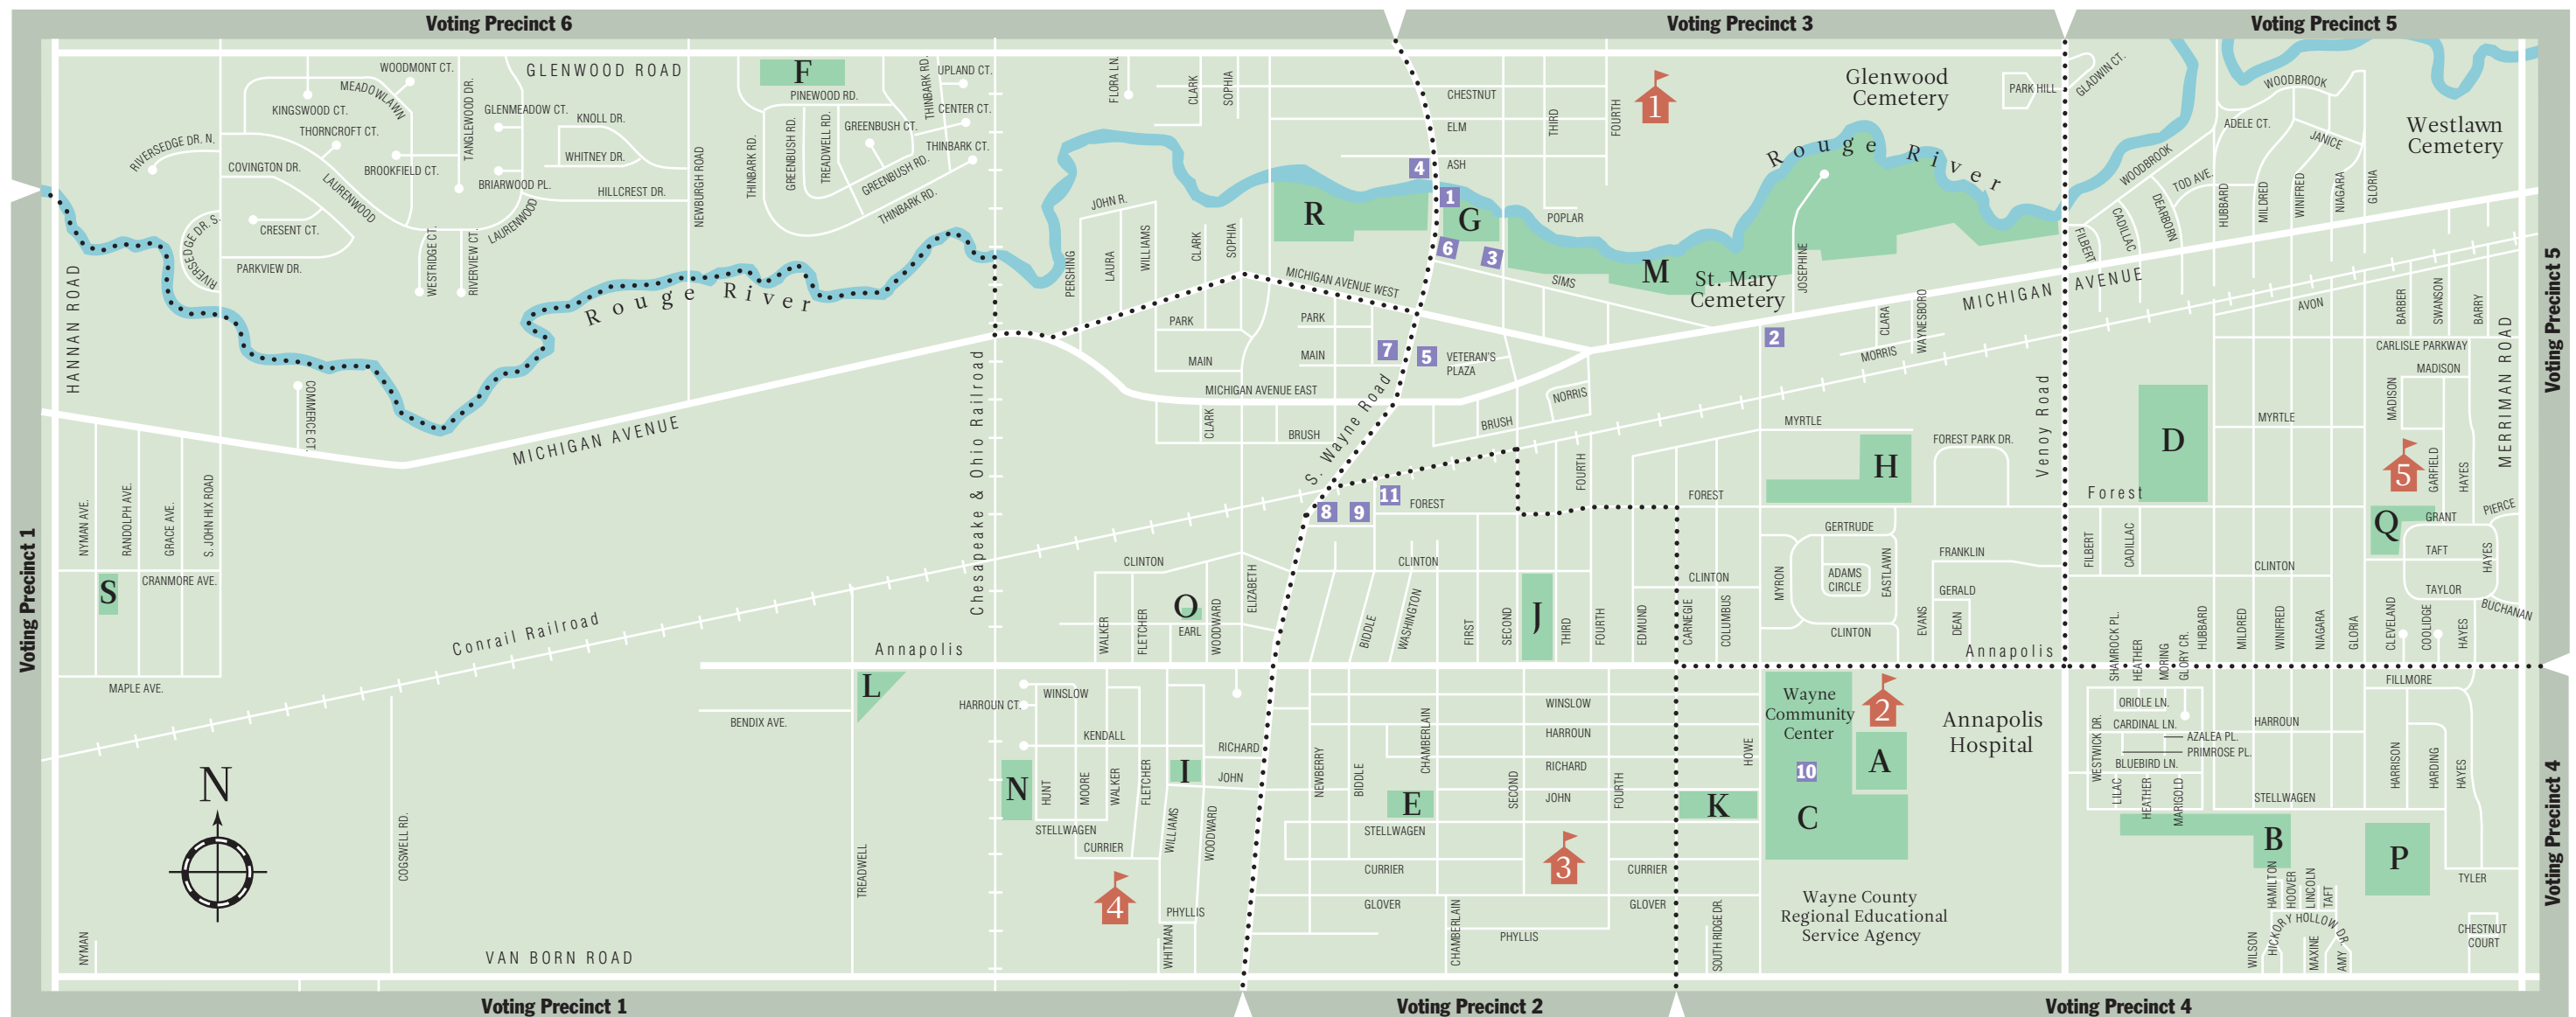

City of Wayne

Wayne County, Michigan

Schools

- 1** Wayne Memorial High School
Alumni Arena
3001 Fourth Street / 419-2200
Voting Precinct 3 and 6
- 2** Benjamin Franklin Middle School
33555 Annapolis Avenue
419-2400
- 3** Hoover Elementary School
5400 Fourth Street / 419-2670
Voting Precinct 1 and 2
- 4** Roosevelt-McGrath Elementary School
36075 Currier Street / 419-2720
- 5** Taft-Galloway Elementary School
4035 Gloria Street / 419-2760
Voting Precinct 4 and 5

Parks, Playgrounds, and Playfields

- A** Anderson Ballfields
- B** Angelo DeMario Park
- C** Attwood Park
- D** Avondale Park and Walz Quadraplex
- E** Rotary Park II
- F** Civitan Park
- G** Goudy Park and Amphitheatre
- H** Forest Park
- I** Soroptimist Park
- J** Jaycee Park
- K** Kiwanis Park
- L** McLaughrey Creek Park
- M** Mill Trail
- N** Rotary Park I
- O** Harry Ranch Park
- P** Sue Win Park
- Q** Taft Park
- R** Washington Trail
- S** Shafer Park

Voting Precinct 1

Voting Precinct 2

Voting Precinct 4

Voting Precinct 1

Voting Precinct 5

Voting Precinct 4