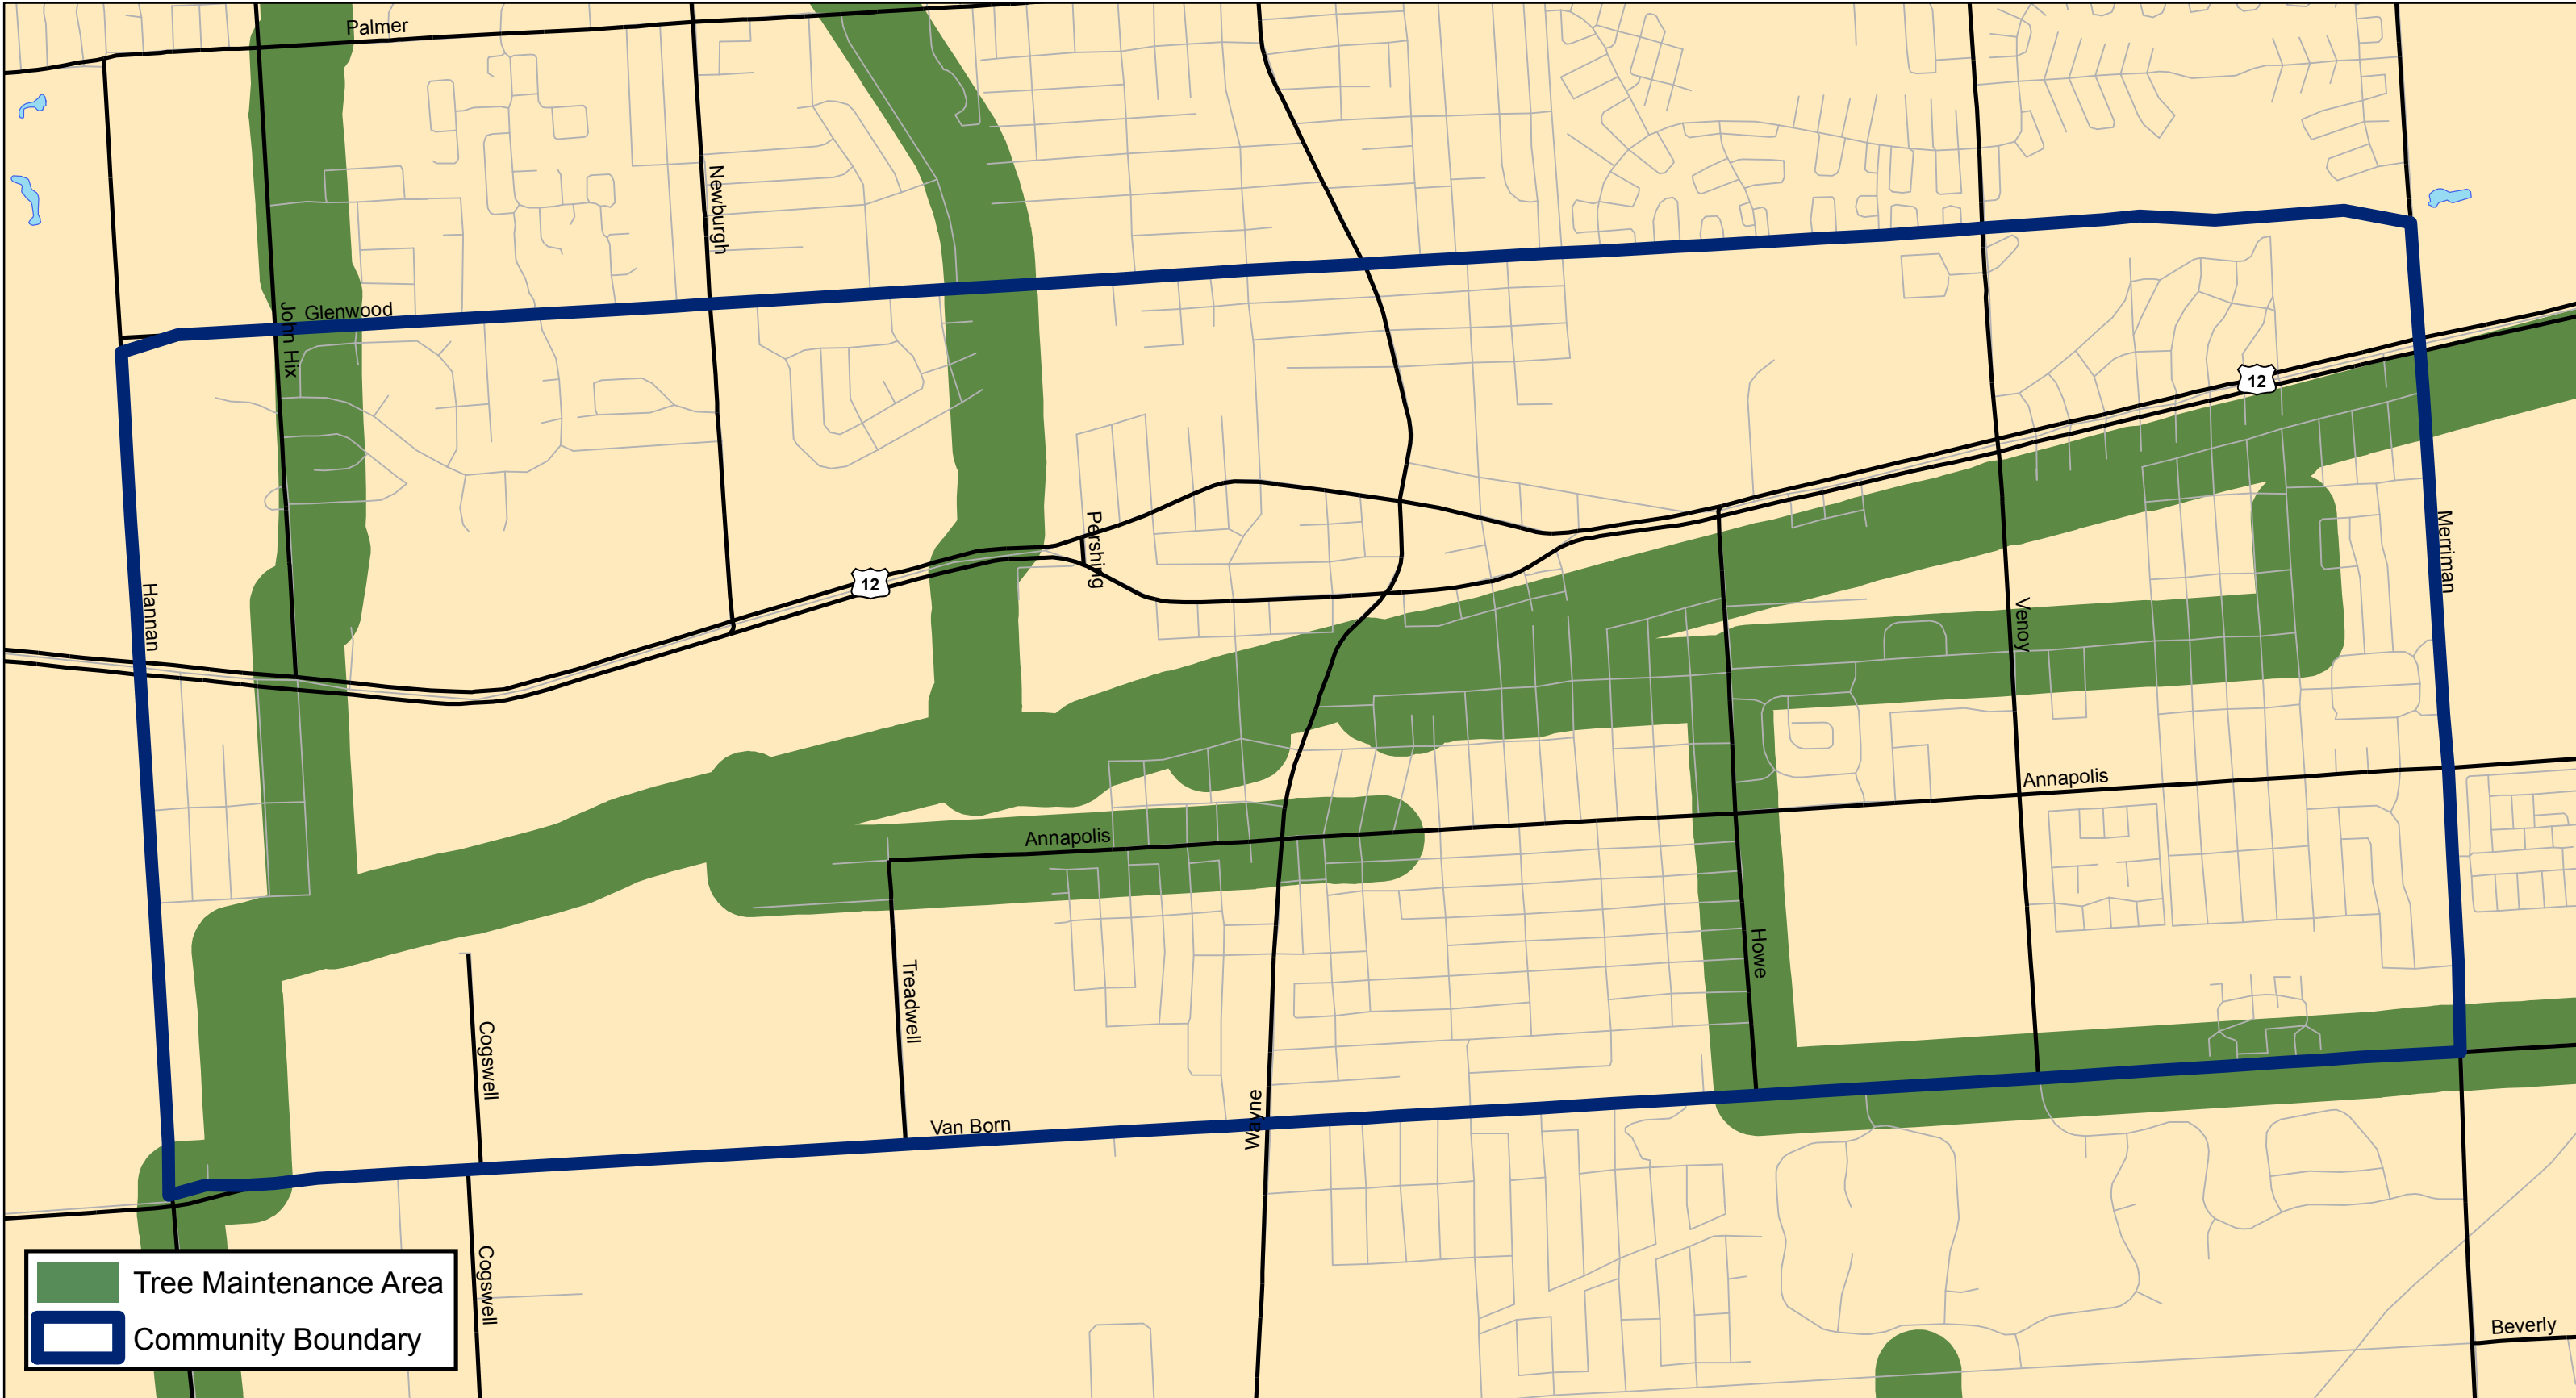

2017 Tree Trim Maintenance Program Wayne

	Tree Maintenance Area
	Community Boundary

- Two-thirds of the time DTE Energy customers spend without power is due to trees.
- Tree trimming is an industry-wide solution to prevent outages. DTE Energy follows industry best practice and standards for tree trimming.
- DTE Energy works collaboratively with customers every step of the way to address their concerns before we begin work.

Please note: During 2017, DTE Energy is planning to trim trees within the area shaded green. Additional tree work may be necessary based on circuit performance to improve reliability. Severe weather, or other circumstances may change the timing and extent of the work performed.