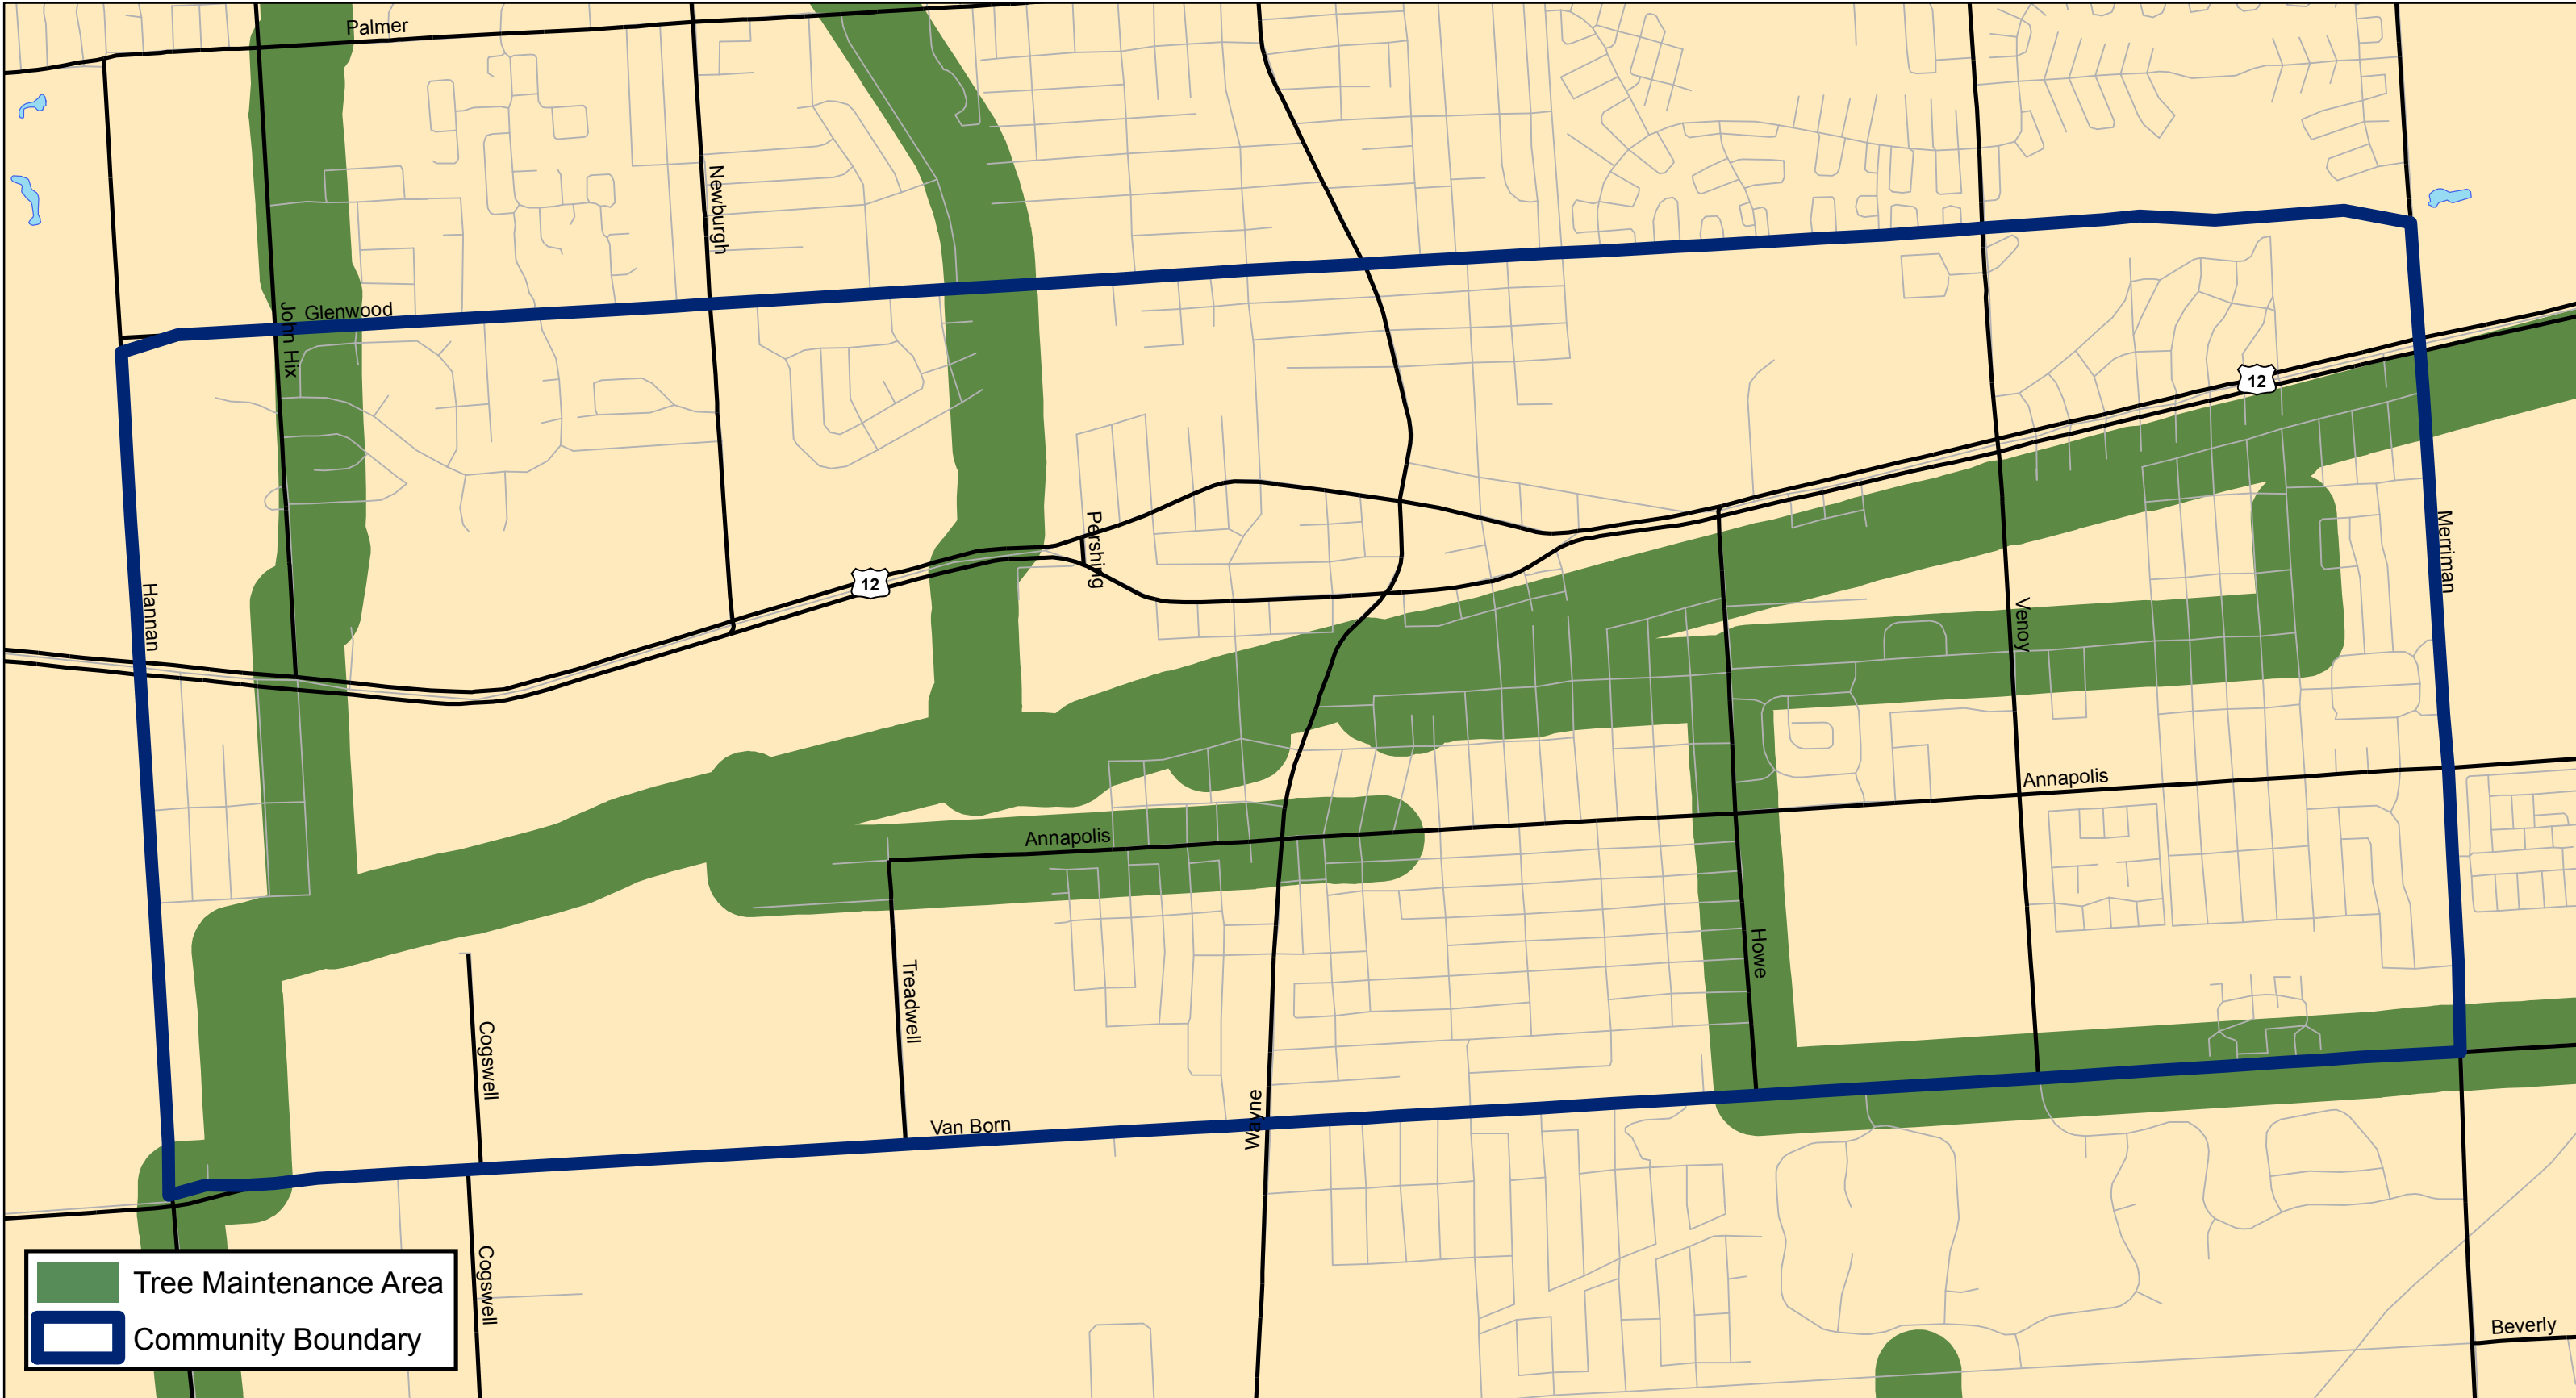

# 2017 Tree Trim Maintenance Program Wayne

	Tree Maintenance Area
	Community Boundary

- Two-thirds of the time DTE Energy customers spend without power is due to trees.
- Tree trimming is an industry-wide solution to prevent outages. DTE Energy follows industry best practice and standards for tree trimming.
- DTE Energy works collaboratively with customers every step of the way to address their concerns before we begin work.

Please note: During 2017, DTE Energy is planning to trim trees within the area shaded green. Additional tree work may be necessary based on circuit performance to improve reliability. Severe weather, or other circumstances may change the timing and extent of the work performed.