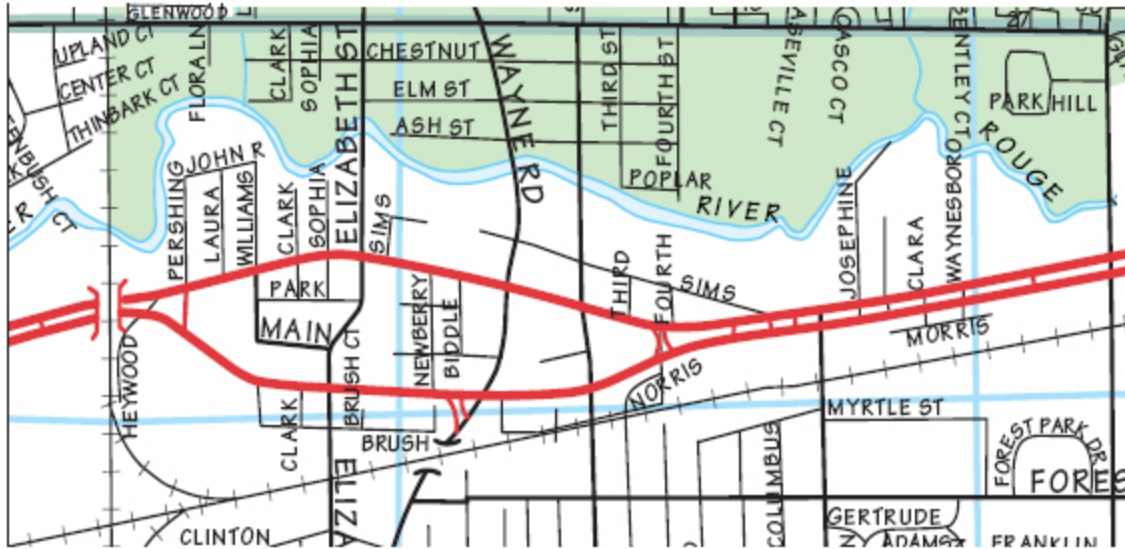

## City of Wayne, Michigan

If you live in the green area of the City of Wayne, your child will attend Adams Middle School,  
Wayne-Westland Community Schools 734-419-2000  
[www.wwcsd.net](http://www.wwcsd.net)

## City of Wayne, Michigan

If you live in the blue area of the City of Wayne, your child will attend Franklin Middle School  
Wayne-Westland Community Schools 734-419-2000  
[www.wccsd.net](http://www.wccsd.net)