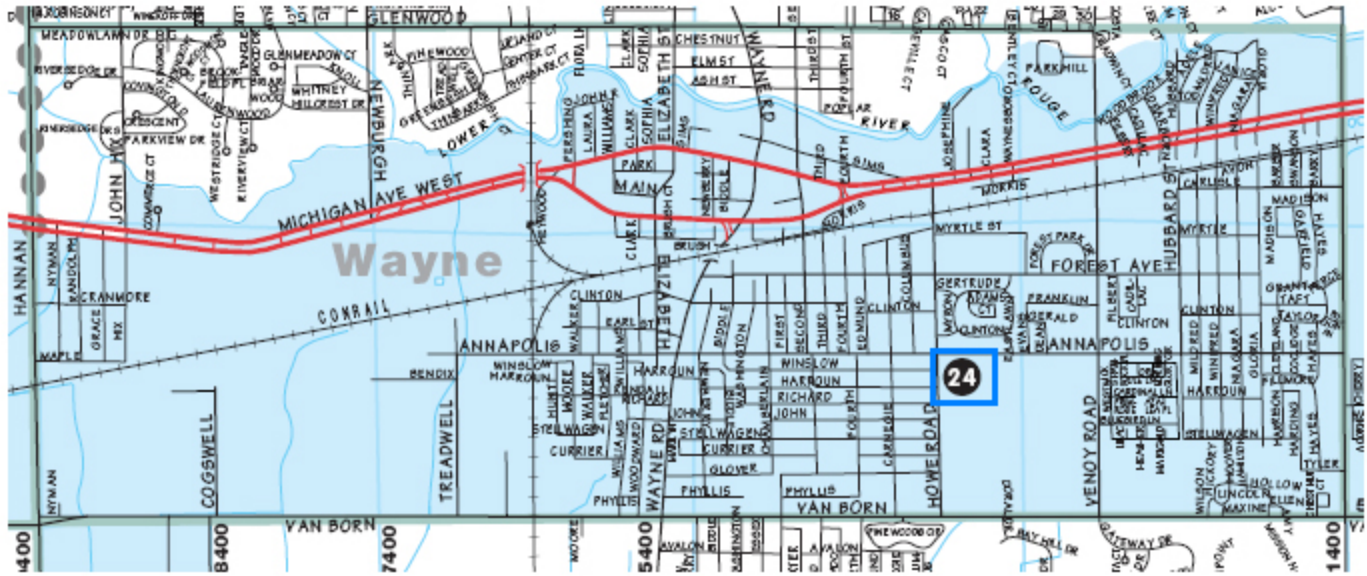

## City of Wayne, Michigan

If you live in the green area of the City of Wayne, your child will attend Adams Middle School,  
Wayne-Westland Community Schools 734-419-2000  
[www.wwcsd.net](http://www.wwcsd.net)

## City of Wayne, Michigan

If you live in the blue area of the City of Wayne, your child will attend Franklin Middle School  
Wayne-Westland Community Schools 734-419-2000  
[www.wccsd.net](http://www.wccsd.net)

## City of Wayne, Michigan

If you live in the purple area of the City of Wayne, your child will attend Stevenson Middle School,  
Wayne-Westland Community Schools 734-419-2000  
[www.wwcsd.net](http://www.wwcsd.net)